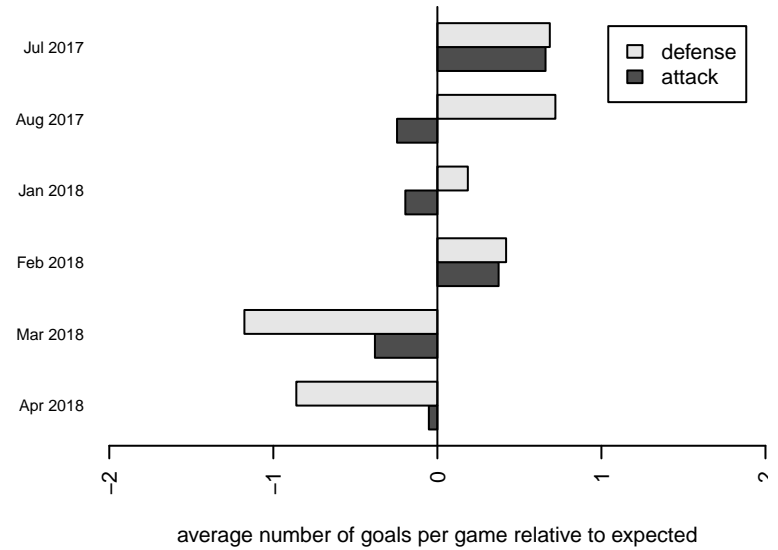

Performance relative to 13 month average