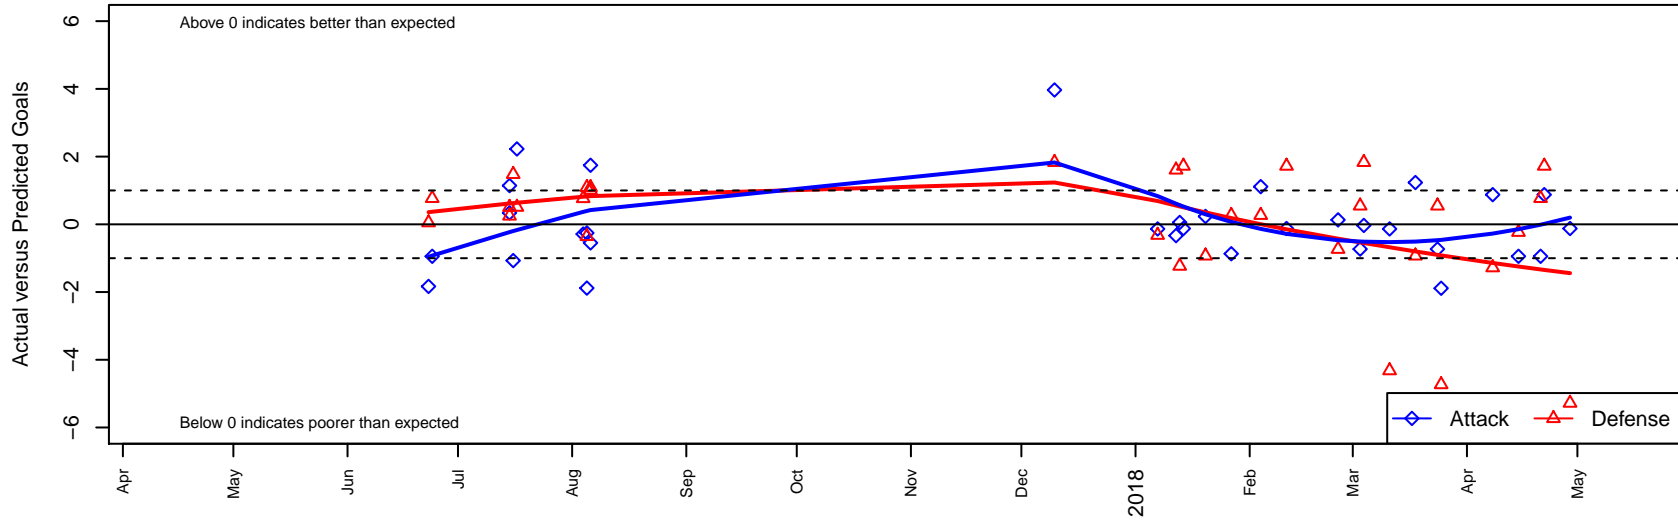

## Harbor Premier Green G02

Harbor FC  
 Gig Harbor, WA  
 G02 total strength=1425  
 attack=13.82 defense=5.49  
 fall league = RCL G02 Div 2  
 notes= Jarrett 2014

alt names used:  
 Harbor Premier G02 Green  
 HARBOR PREMIER G02 GREEN (WA)  
 Harbor Premier G02 Green A  
 Harbor Premier G02 Green  
 Harbor Premier G02 Green A

**Harbor Premier Green G02**  
 Dots are actual minus expected GF (blue circles) and GA (red triangles).  
 Blue line is smoothed change in attack strength. Red is smoothed change in defense strength.

**attack and defense variance (black dot)  
relative to other teams  
and top 10 in region**

**attack and defense rating  
relative to others at age  
and all opponents in last 13 months**

**Performance relative to 13 month average**