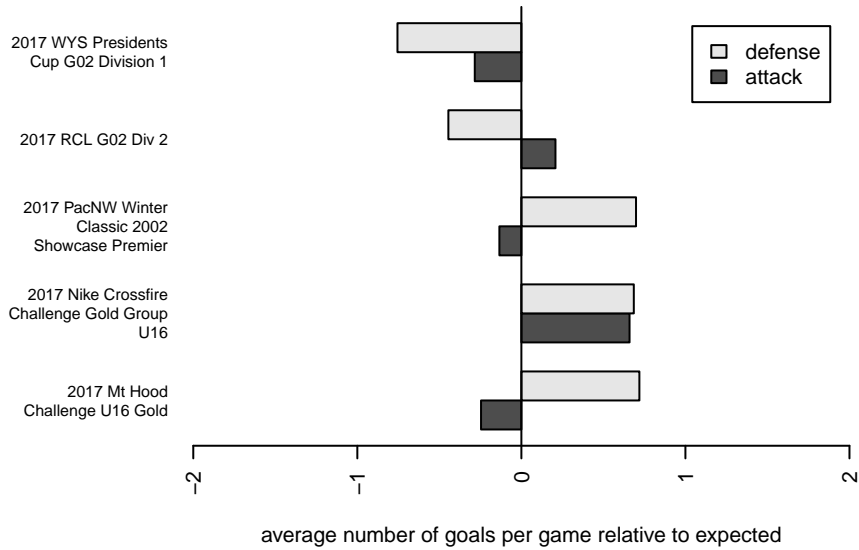

## Harbor Premier Green G02

Harbor FC  
 Gig Harbor, WA  
 G02 total strength=1425  
 attack=13.82 defense=5.49  
 fall league = RCL G02 Div 2  
 notes= Jarrett 2014

alt names used:  
 Harbor Premier G02 Green  
 HARBOR PREMIER G02 GREEN (WA)  
 Harbor Premier G02 Green A  
 Harbor Premier G02 Green  
 Harbor Premier G02 Green A

**Harbor Premier Green G02**  
 Dots are actual minus expected GF (blue circles) and GA (red triangles).  
 Blue line is smoothed change in attack strength. Red is smoothed change in defense strength.

**attack and defense variance (black dot)  
relative to other teams  
and top 10 in region**

**attack and defense rating  
relative to others at age  
and all opponents in last 13 months**

**Performance relative to 13 month average**