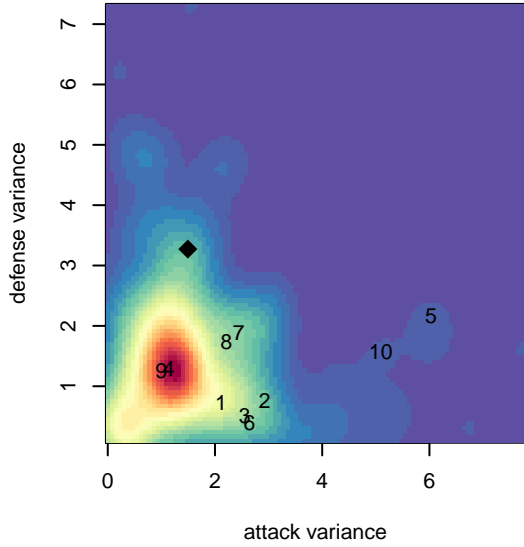

**attack and defense variance (black dot)
relative to other teams
and top 10 in region**