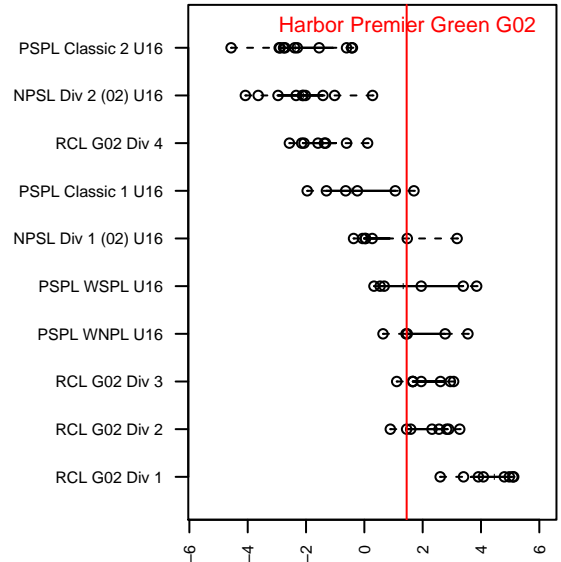

## Harbor Premier Green G02

Harbor FC  
 Gig Harbor, WA  
 G02 total strength=1425  
 attack=13.82 defense=5.49  
 fall league = RCL G02 Div 2  
 notes= Jarrett 2014

alt names used:  
 Harbor Premier G02 Green  
 HARBOR PREMIER G02 GREEN (WA)  
 Harbor Premier G02 Green A  
 Harbor Premier G02 Green  
 Harbor Premier G02 Green A

**Harbor Premier Green G02**  
 Dots are actual minus expected GF (blue circles) and GA (red triangles).  
 Blue line is smoothed change in attack strength. Red is smoothed change in defense strength.

**attack and defense variance (black dot)  
relative to other teams  
and top 10 in region**

**attack and defense rating  
relative to others at age  
and all opponents in last 13 months**

**Performance relative to 13 month average**