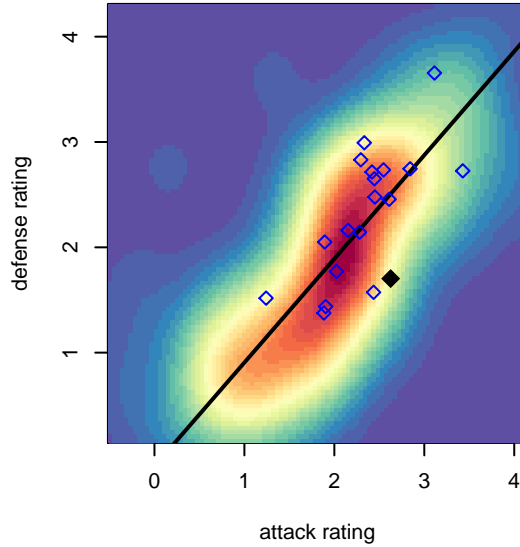

## Harbor Premier Green G02

Harbor FC  
 Gig Harbor, WA  
 G02 total strength=1425  
 attack=13.82 defense=5.49  
 fall league = RCL G02 Div 2  
 notes= Jarrett 2014

alt names used:  
 Harbor Premier G02 Green  
 HARBOR PREMIER G02 GREEN (WA)  
 Harbor Premier G02 Green A  
 Harbor Premier G02 Green  
 Harbor Premier G02 Green A

Venues played:  
 2017 RVS Classic GU16-17  
 2017 Nike Crossfire Challenge Gold Group U16  
 2017 Mt Hood Challenge U16 Gold  
 2017 RCL G02 Div 2  
 2017 PacNW Winter Classic 2002 Showcase P  
 2017 WYS Presidents Cup G02 Division 1

**Harbor Premier Green G02**  
 Dots are actual minus expected GF (blue circles) and GA (red triangles).  
 Blue line is smoothed change in attack strength. Red is smoothed change in defense strength.

**attack and defense variance (black dot)  
relative to other teams  
and top 10 in region**

**attack and defense rating  
relative to others at age  
and all opponents in last 13 months**

**Performance relative to 13 month average**